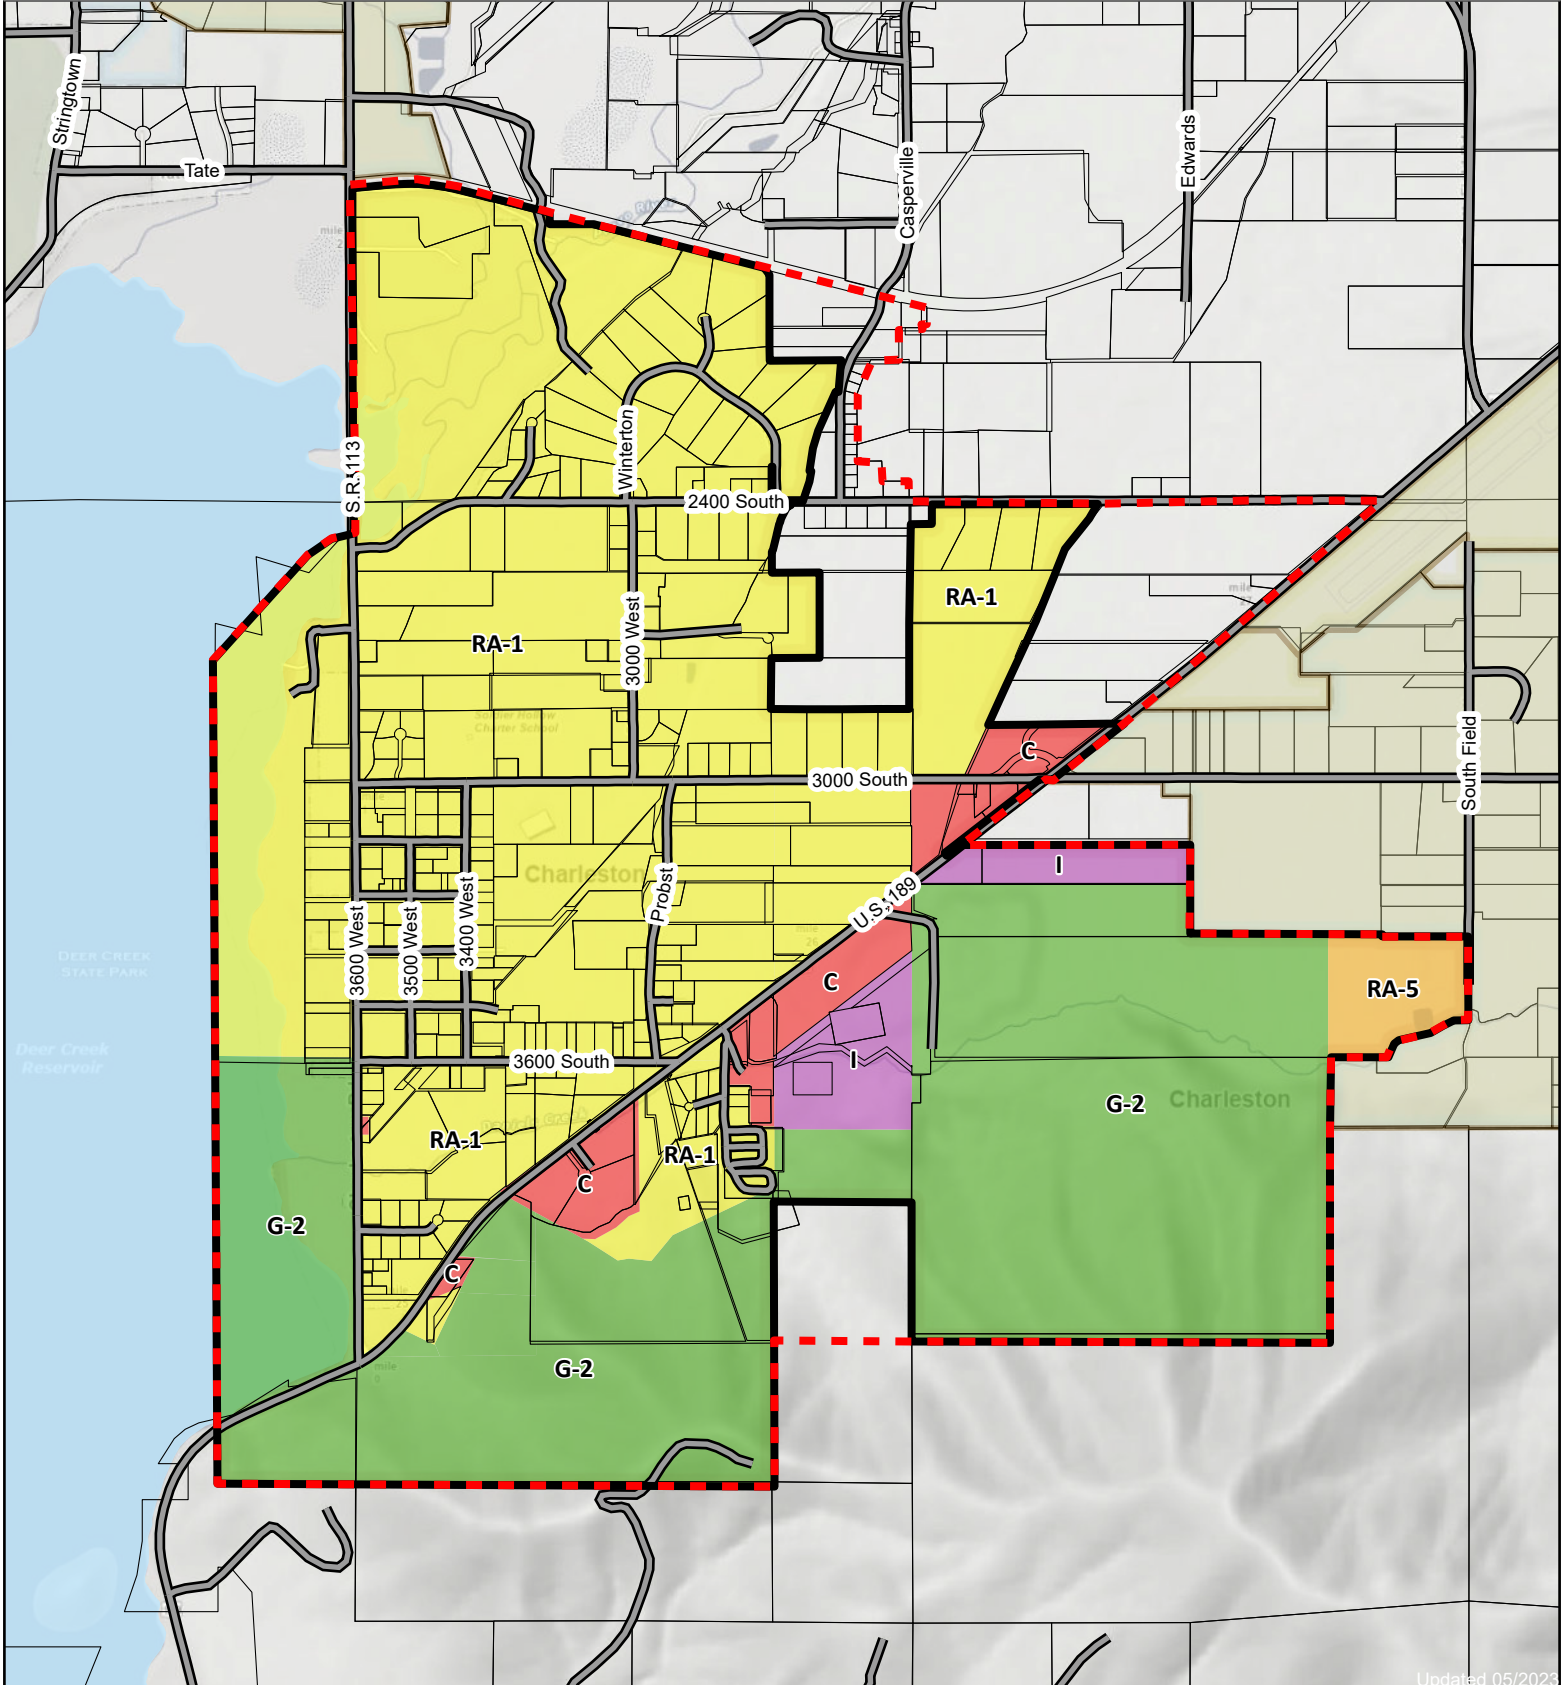

Town of Charleston Annexation Area & Zoning Map

Updated 05/2023

Legend

Zoning

- Agricultural (G-2)
- Residential Agricultural (RA-1)
- Residential Agricultural (RA-5)
- Commercial / Enterprise Zone (C)
- Industrial (I)
- Annexation Boundary
- Town Boundary

MAG
Expert Resources. Enriching Lives.